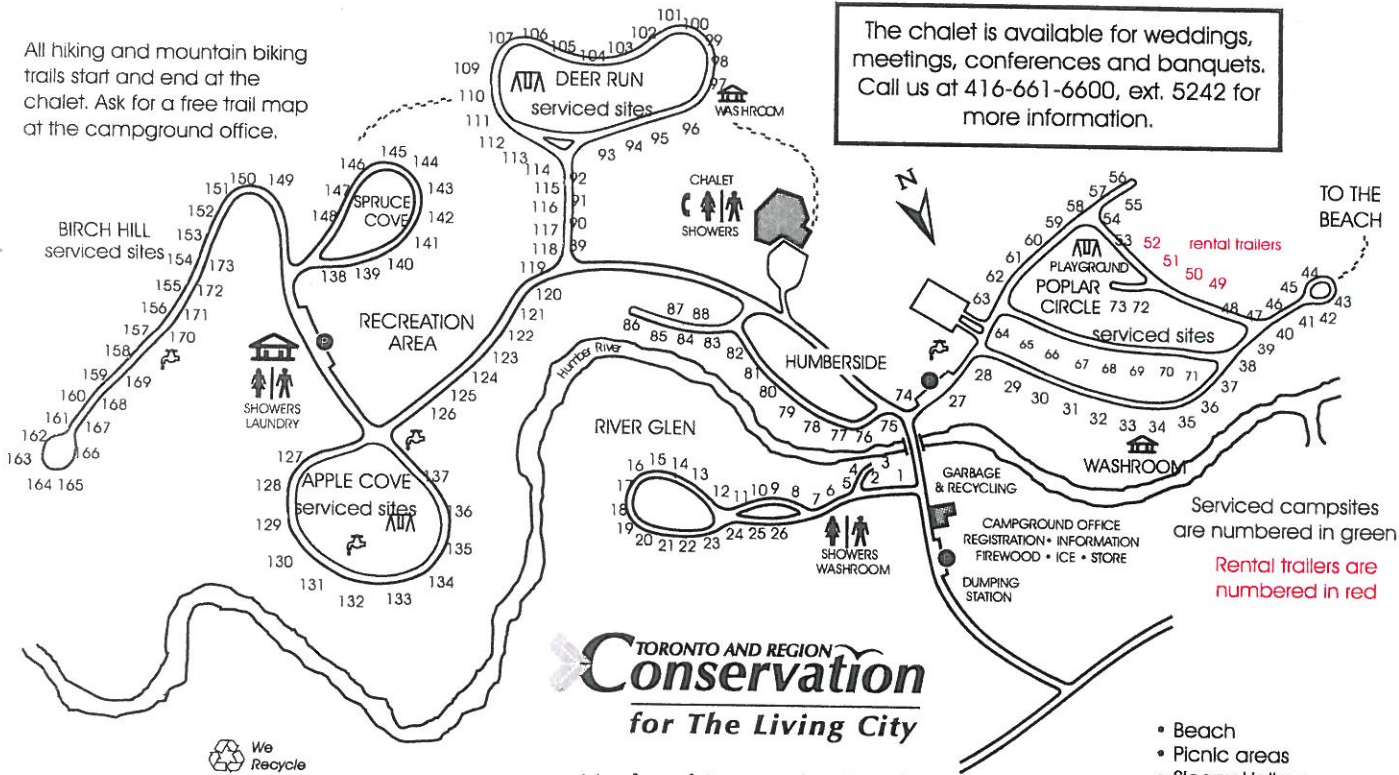

Service campsites are numbered in green
 Rental trailers are numbered in red

TORONTO AND REGION
Conservation
 for The Living City

Member of Conservation Ontario

- Beach
- Picnic areas
- Sleepy Hollow
- Sites 201-261